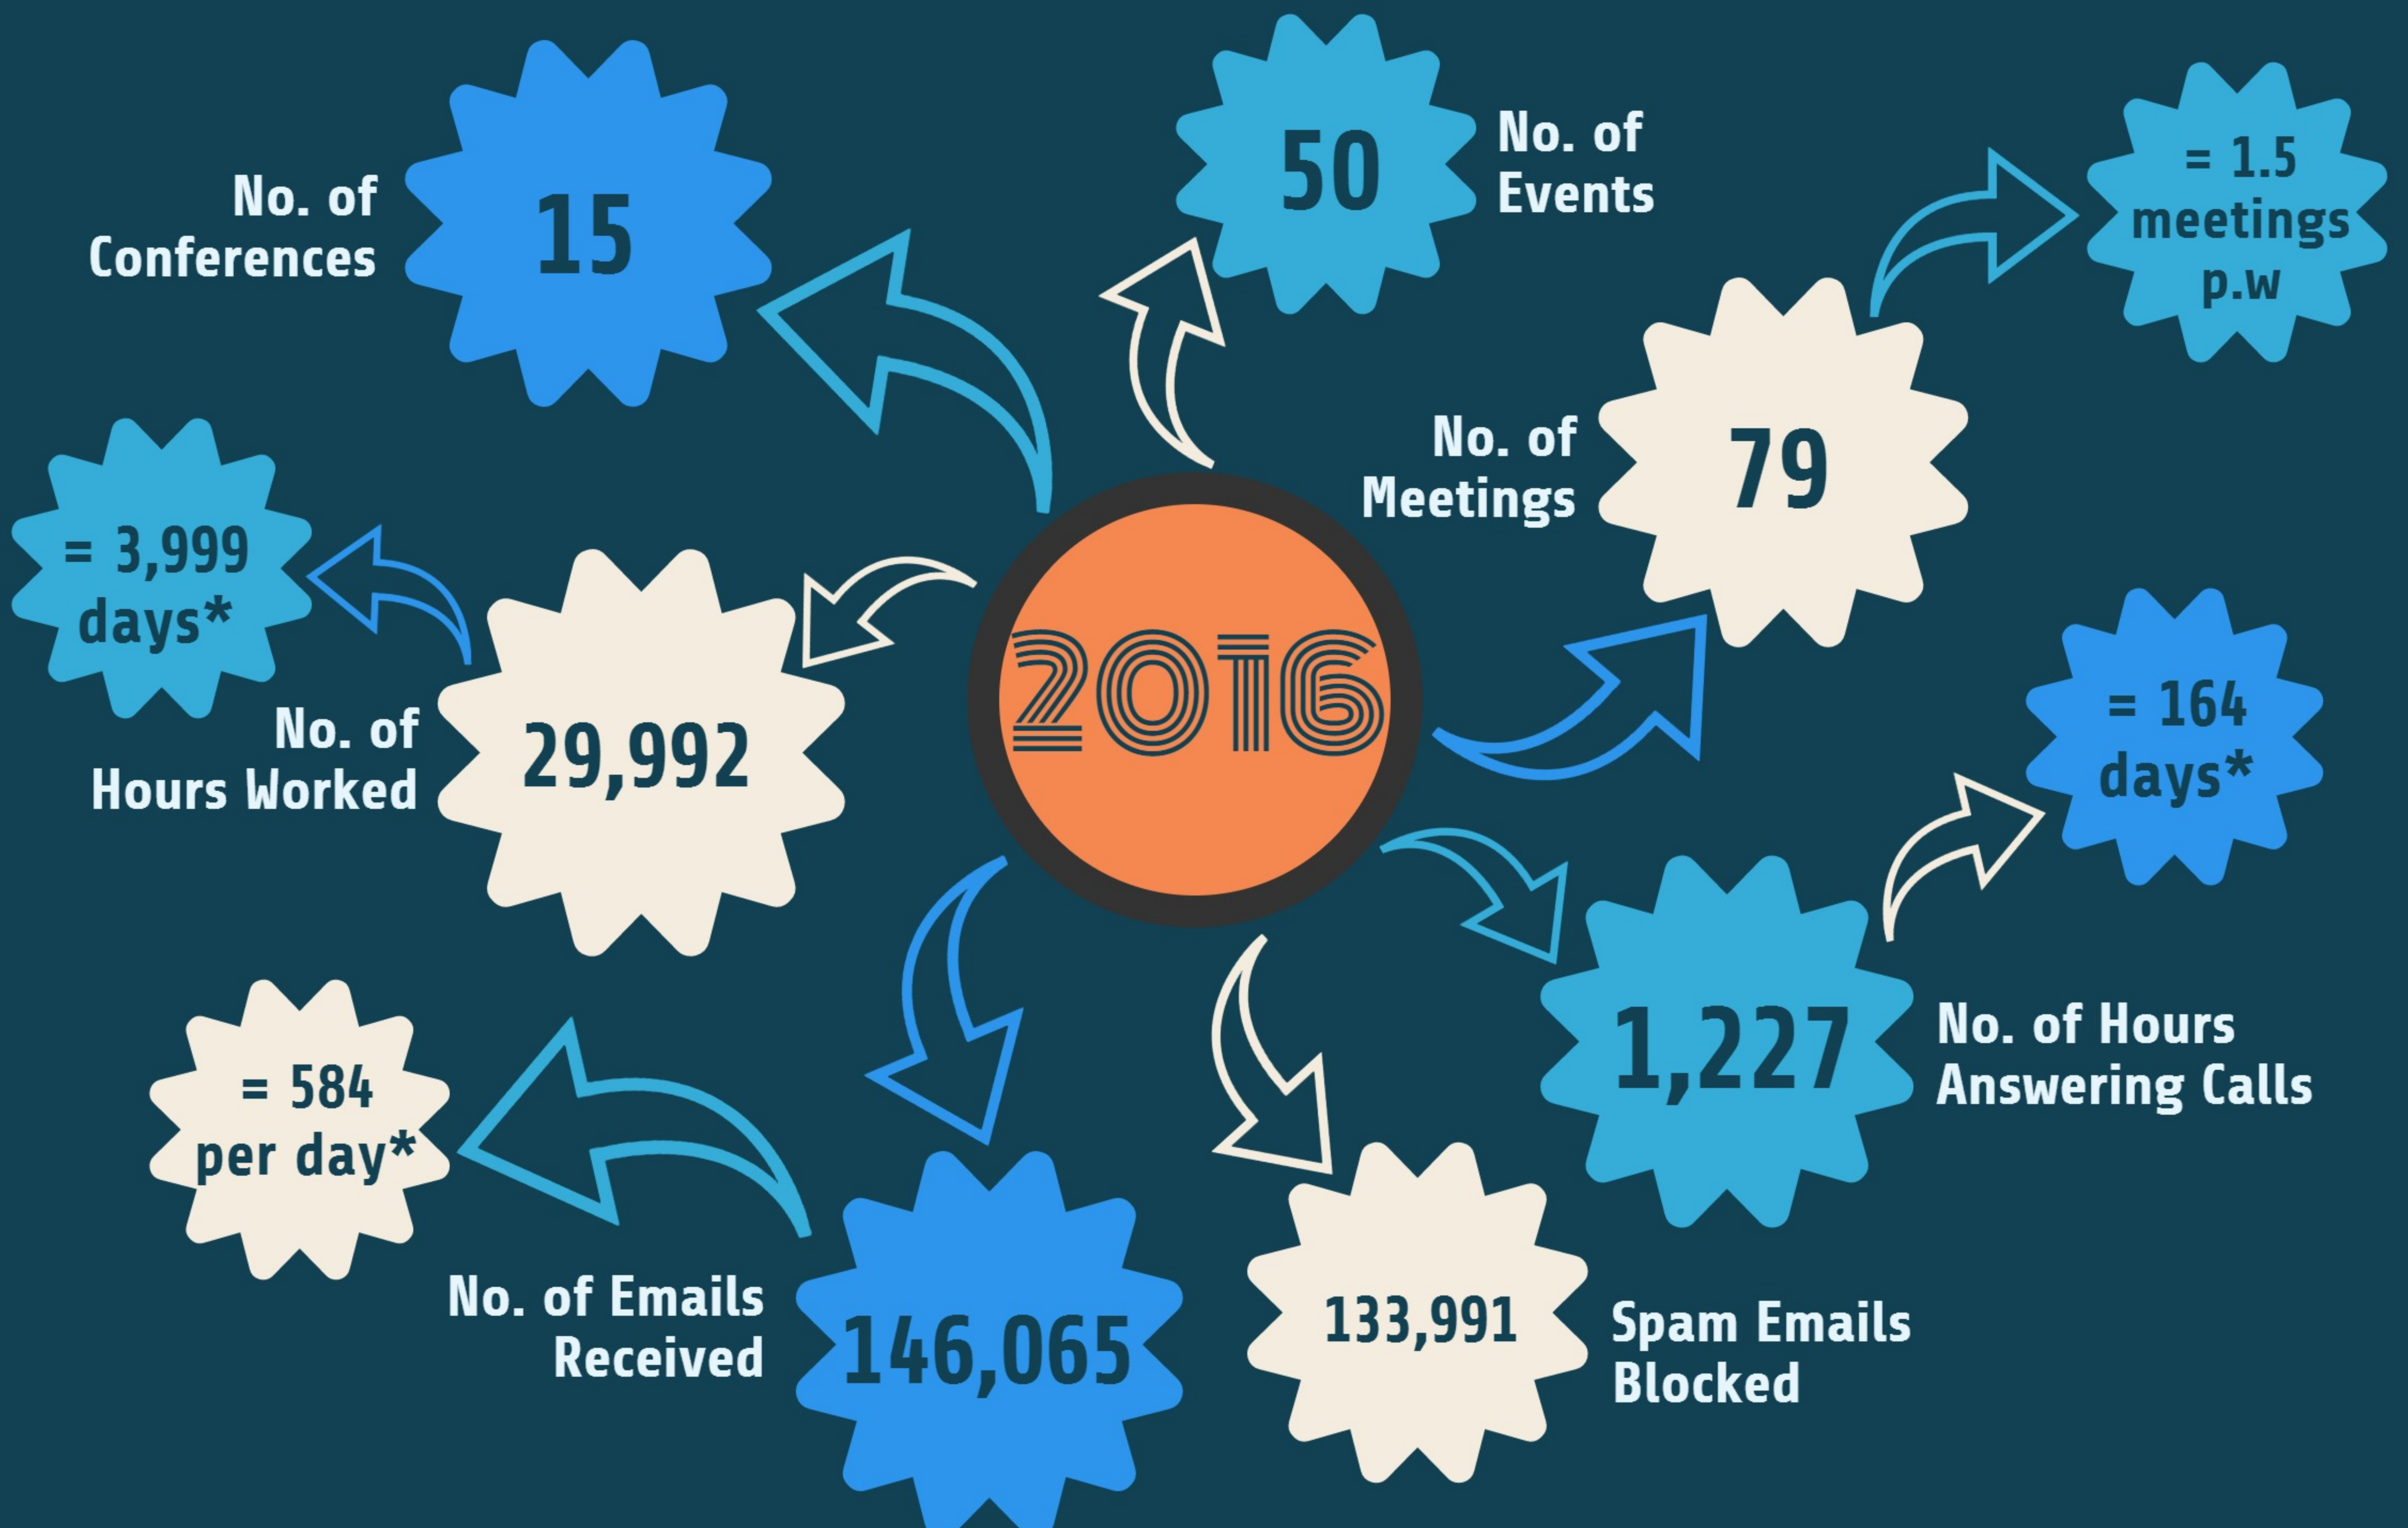

Executive Business Support

professional association management

2016: GLANCE BACK

2016 was yet another action packed year for Executive Business Support with increased growth and productivity. Here's a glance back at last year:

New Team Members

We saw the biggest change to our team during 2016 and welcomed 9 new employees to our company.

Team Member Total = **24**

New Clients

We also welcomed 5 new clients during 2016; ANSA, ASPIH, ILD-INN, Anthony Nolan Conference and APF.

Current Client Total = **18**

* all calculations are based on EBS working days